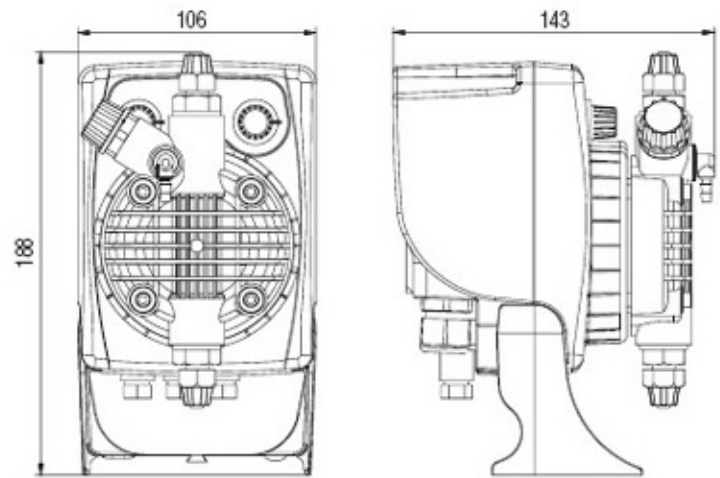

NO.	DATE	REVISION & DESCRIPTION	SIGNATURE	
			REVIEWED	CHECKED
▲				
▲				

<b>ETATRON D.S.</b>				SCALE		PROJECTION	
				SIZE	A4	DIMENSION	mm
TITLE	Solenoid Metering Pump PKX 5-5			REV. NO. / EQUIPMENT			
	SIGNATURE	ELENA	ELENA				
DATE	2007. 08. 03			DWG. NO.	ET-P-05		