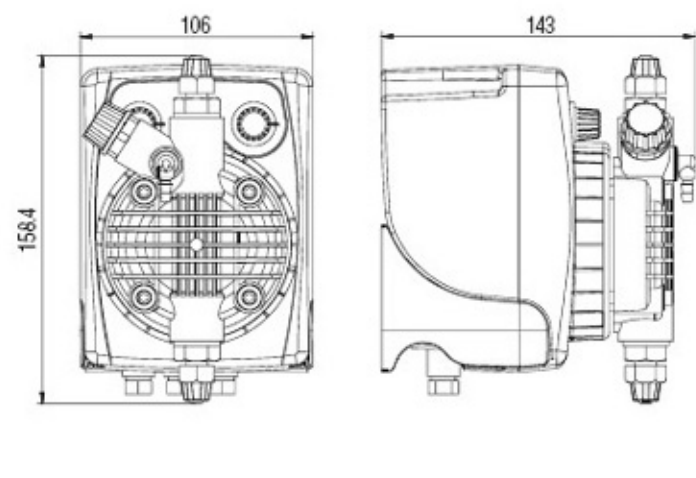

NO.	DATE	REVISION & DESCRIPTION	SIGNATURE	
			REVIEWED	CHECKED
▲				
▲				

<b>ETATRON D.S.</b>				SCALE		PROJECTION	
				SIZE	A4	DIMENSION	mm
TITLE	Solenoid Metering Pump PKX 5-5			REV. NO. / EQUIPMENT			
	SIGNATURE	ELENA	ELENA				
DATE	2007. 08. 03			DWG. NO.	ET-P-05		