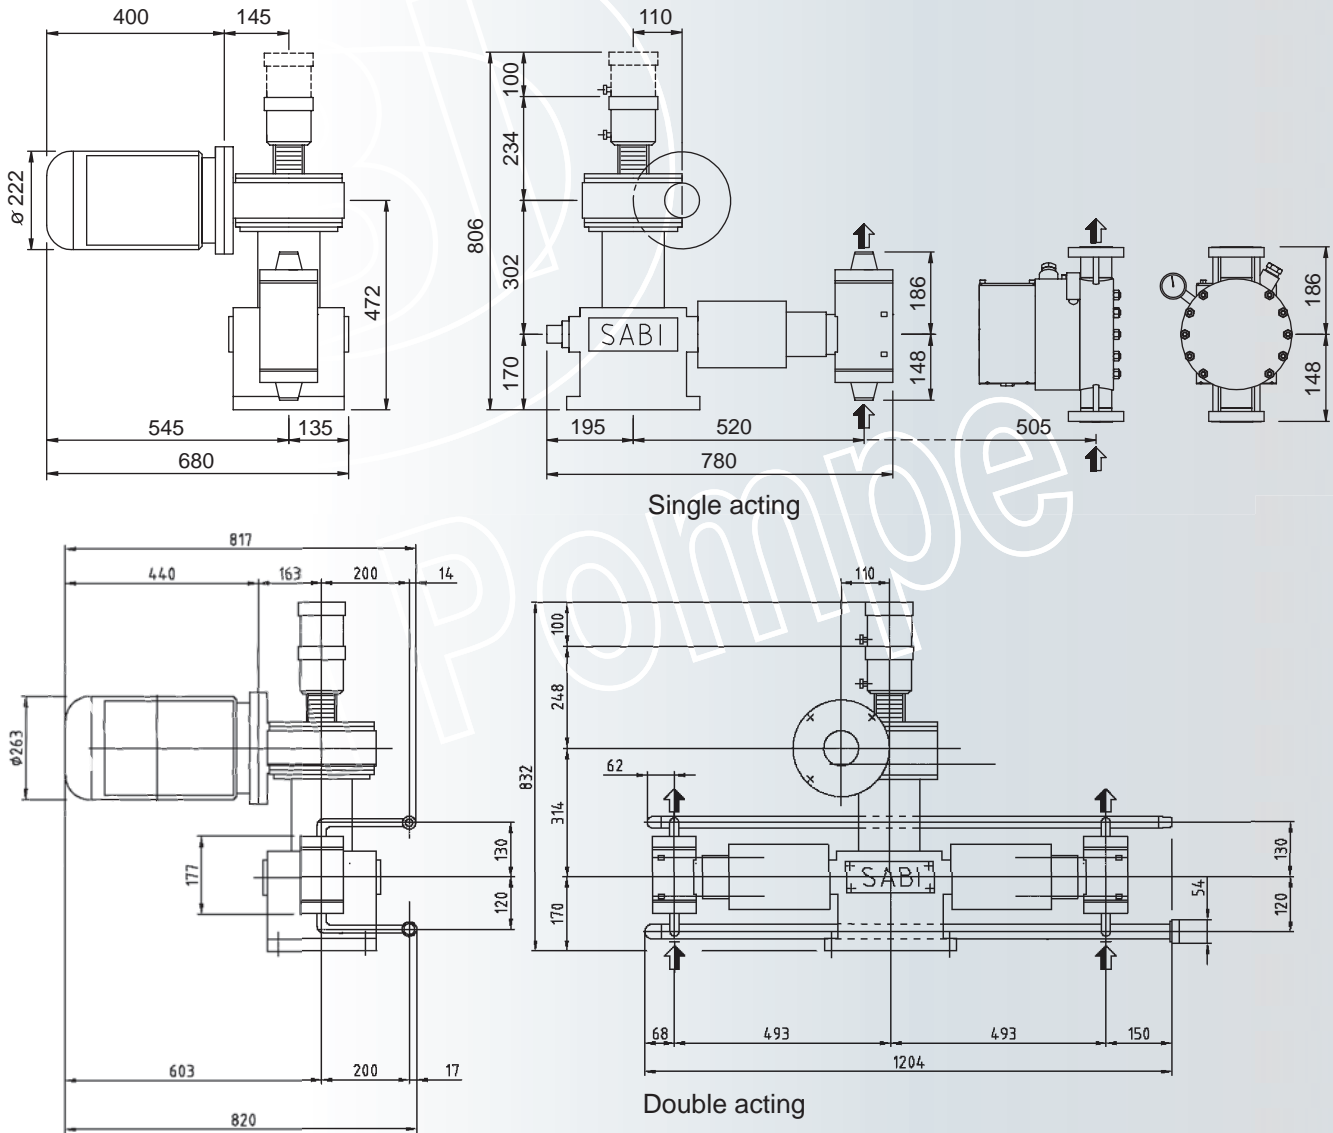

MET 2 Type

MET 2 dimensions (mm)

The dimensions are approximate and not binding

Pumping Heads

Typical high-pressure plunger pump with double ball valves

Typical diaphragm pump with double ball valves

SABI Srl