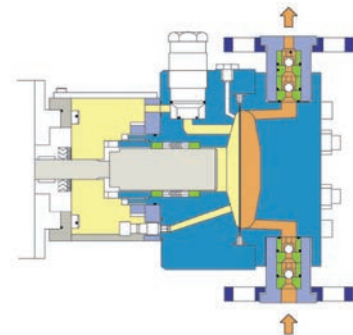

MET 2 Type

MET 2 dimensions (mm)

The dimensions are approximate and not binding

Pumping Heads

Typical high-pressure plunger pump with double ball valves

Typical diaphragm pump with double ball valves

SABI Srl