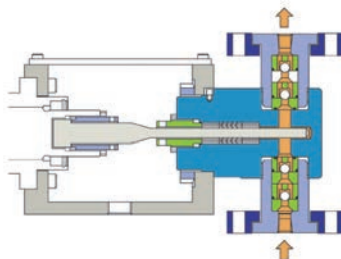

MET 2 Type

MET 2 dimensions (mm)

The dimensions are approximate and not binding

Pumping Heads

Typical high-pressure plunger pump with double ball valves

Typical diaphragm pump with double ball valves

SABI Srl